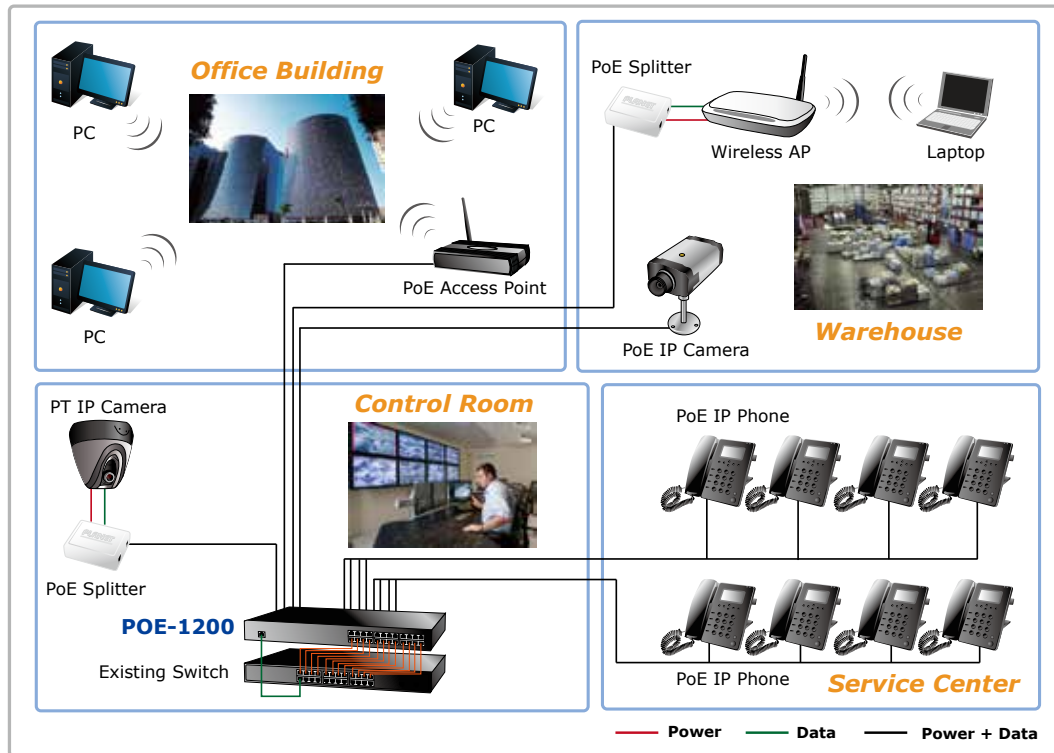

Friendly, Simple Web Management Interface

To efficiently manage the powered devices, the POE-1200 provides Web management interface in which administrators can use the functions including port enable / disable, port priority, system configuration and user name / password change, and comes with smart features for powered device. The PoE injector hub can automatically detect the power status of each port and show messages on its Web management interface. These features also provide a cost-effective way to manage the device via Internet whenever you are at work or at home.

Hardware

- 19-inch rack mountable; 1U height
- Reset button for reset to default setting and system reboot
- LED indicators for PoE ready and PoE activity

Standard Compliance

- IEEE 802.3 10Base-T
- IEEE 802.3u 100Base-TX
- IEEE 802.3af Power over Ethernet
- FCC Part 15 Class A, CE

Application

PoE Injector Hub

For the places hard to find the power outlet, the PoE-1200 provides the easiest way to power up your PoE Ethernet devices. To control the power system of your networking devices, the PoE-1200 can directly co-work with PLANET PoE VoIP phone and PoE wireless AP products to build telephony and wireless integrated networking in the office. Furthermore, the POE-1200 can be directly connected to any third party IEEE 802.3af devices and Ethernet switch installed 100 meters away.