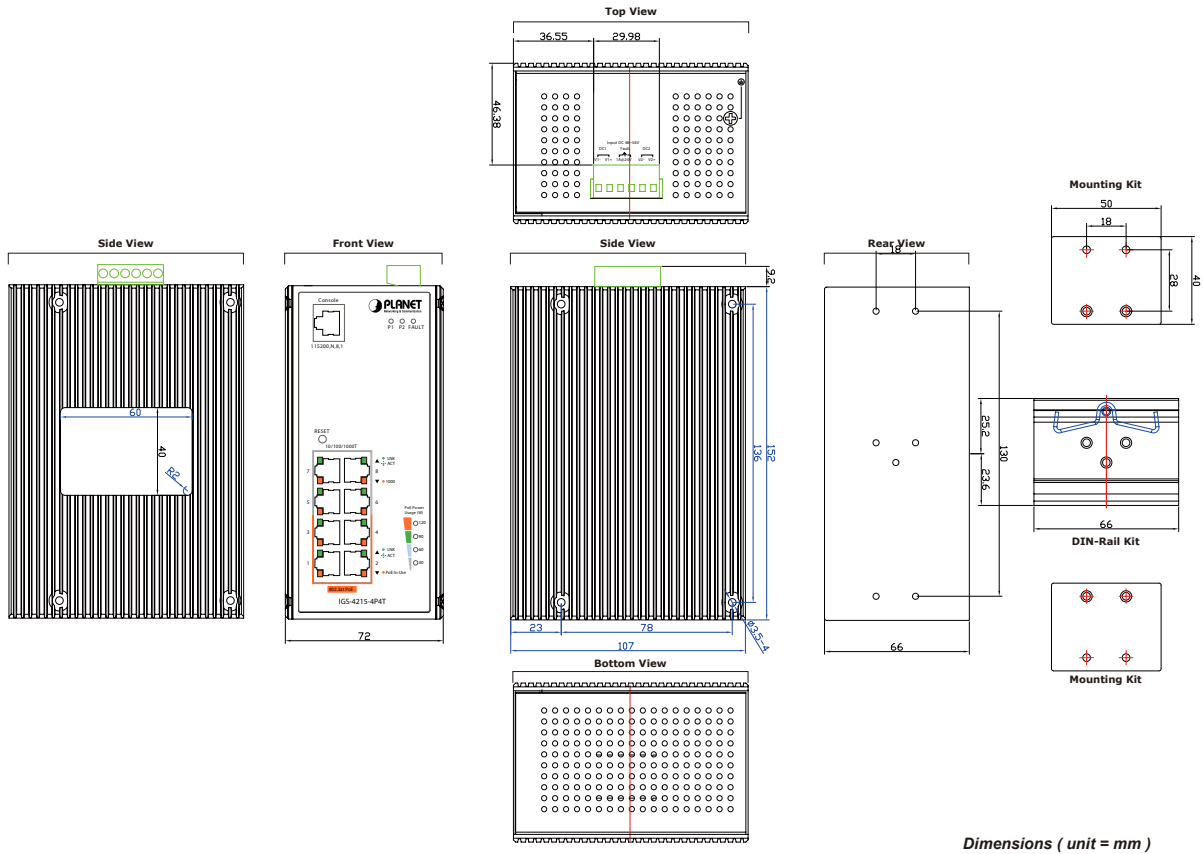

Drawing

Dimensions (W x D x H) : 161 x 101 x 72mm

Dimensions (unit = mm)