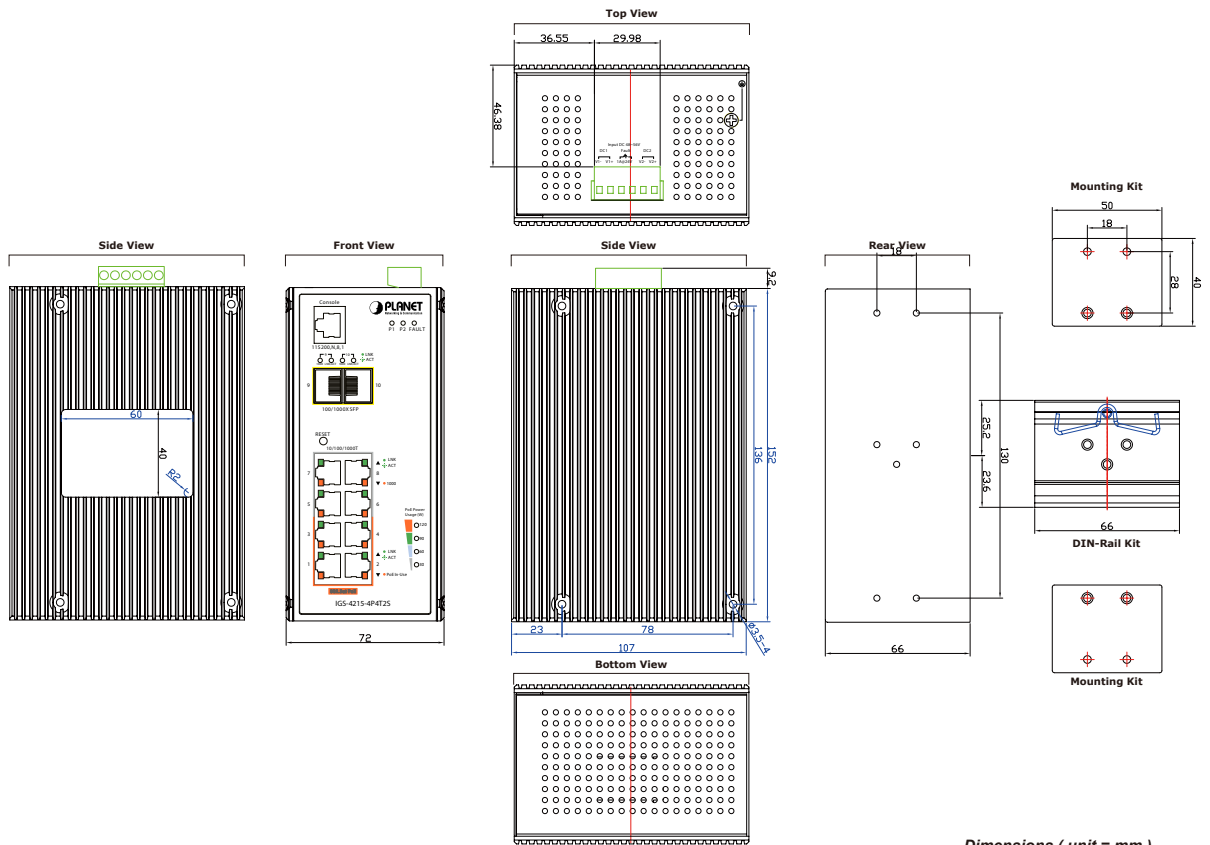

Drawing

Dimensions (W x D x H) : 161 x 101 x 72mm

Dimensions (unit = mm)